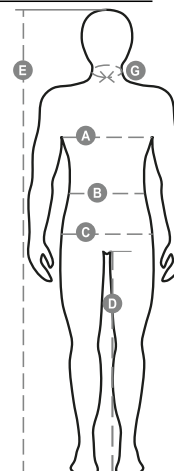

FLUO

DALLAS+

000021-P079

Men's hoodie, fluorescent, with full, plastic-covered SBS zip with double metal pull, hood with double stitched seams and white drawstring with contrasting stitching and metal rings, raglan sleeves, kangaroo pockets, small zip pocket, stretch rib cuffs and hem, reinforced seams.

Composition: 50% COTTON 50% POLYESTER

Appearance: BRUSHED FLUO FLEECE

Weight: 300 GR/MQ

Sizes: XS-S-M-L-XL-XXL-3XL-4XL-5XL

Packaging: 5/20

MADE IN: MADE IN PAKISTAN

HS CODE: 61102091

Colors

FLUORESCENT YELLOW

Size Guide

International Sizes	XXS		XS		S		M		L		XL		XXL		3XL		4XL		5XL	
IT - DE	36	38	40	42	44	46	48	50	52	54	56	58	60	62	64	66	68	70	72	74
FR - ES	32	34	36	38	40	42	44	46	48	50	52	54	56	58	60	62	64	66	68	70
UK Top	29	30	31	33	34	36	38	39	41	42	44	46	47	48	50	52	53	55	56	58
UK Trousers	25	27	28	29	30	32	33	34	36	38	40	41	43	45	46	48	49	51	52	54
(G) - cm	37	37	38	38	39	39	40	40	41	41	42,5	42,5	44	44	45	45	46	46	47	47
(G) - in	14½	14½	15	15	15½	15½	15¾	15¾	16	16	16¾	16¾	17¼	17¼	17¾	17¾	18	18	18½	18½
(A) - cm	72	76	80	84	88	92	96	100	104	108	112	116	120	124	128	132	136	140	144	148
(A) - in	28	30	31	33	34	36	38	39	41	42	44	46	47	48	50	52	53	55	56	58
(B) - cm	64	68	72	74	76	80	84	88	92	96	100	104	108	112	116	120	124	128	132	136
(B) - in	25	27	28	29	30	32	33	34	36	38	40	41	43	45	46	48	49	51	52	54
(C) - cm	80	84	88	90	92	96	100	104	108	112	116	120	124	128	132	136	140	144	148	152
(C) - in	31	33	34	35	36	38	39	41	42	44	46	47	49	50	52	53	55	56	58	59
(D) - cm	82	82	84	84	85	85	86	86	87	87	88	88	88	88	88	88	89	89	89	89
(D) - in	32	32	33	33	33	33	33	33	34	34	34	34	34	34	34	34	35	35	35	35
(E) - cm	170/181				175/187				175/189											
(E) - in	67/71				69/73				69/75											